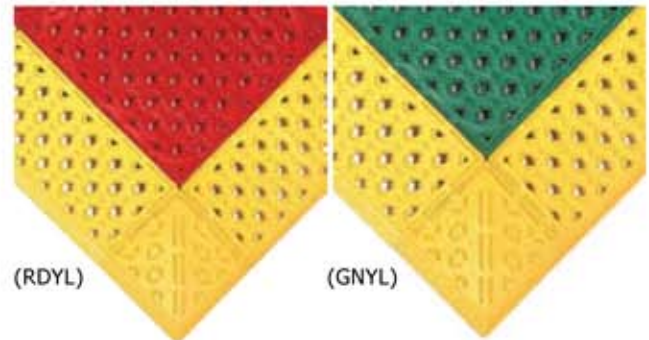

Emergency Shower & Eyewash Station Mat No. 465

BEST Performance

Designed for use under emergency showers or eyewash stations, these mats keep accident victims from slipping and raise them above the overflow area as the hazardous chemicals are washed away. Created for overall functionality with a high-traction surface design and drainage ports, the highly visible yellow borders are 6" wide with a gradual slope for easy access. Following the

ANSI Z535.1-1998 Standard, Red (RDYL) is for emergency showers and Green (GNYL) is for eyewash areas.

Emergency Shower & Eyewash Station Mat Facts

7/8" Overall Thickness

1 Year Warranty

Green Rating > 50% Post Industrial Material